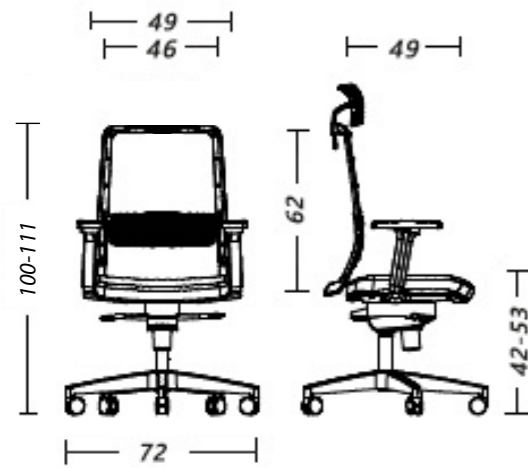

FRAME

Designer
Peter Horn

FRAME

Frame 8

Frame 6

Height adjustable lumbar support

2D armrests with hard polyurethane pads

Height and angle adjustable headrest

Optional seat depth adjustment

FRAME

FRAME

SYNCHRO MECHANISM

Free floating

Seat and backrest lock in 5 positions

Backrest and seat synchro tilting at the rate 2:1

Anti-Shock

Individual weight adjustment

FRAME

DIMENSIONS

FRAME 6

FRAME 8

COLORS OPTIONS

SEAT COLORS

MESH COLORS