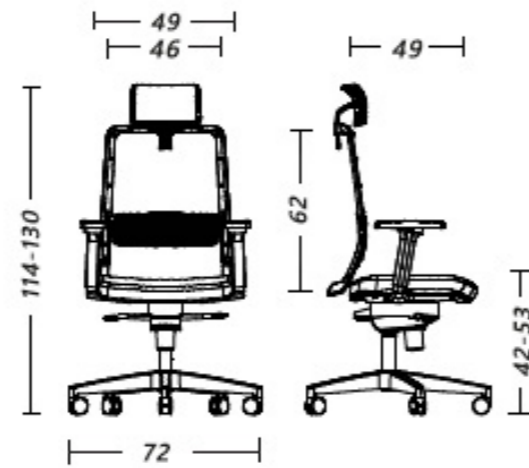

FRAME

Designer
Peter Horn

FRAME

Frame 8

Frame 6

Height adjustable lumbar support

2D armrests with hard polyurethane pads

Height and angle adjustable headrest

Optional seat depth adjustment

FRAME

FRAME

SYNCHRO MECHANISM

Free floating

Seat and backrest lock in 5 positions

Backrest and seat synchro tilting at the rate 2:1

Anti-Shock

Individual weight adjustment

FRAME

DIMENSIONS

FRAME 6

FRAME 8

COLORS OPTIONS

SEAT COLORS

MESH COLORS