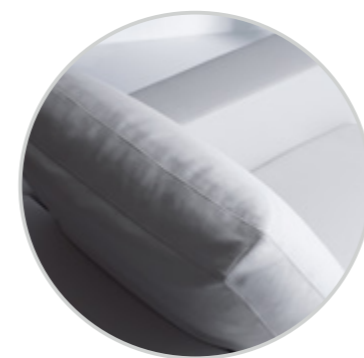

NowyStyl

concerto

Designer
Jerzy Langier

concerto

Concerto Armchair

Concerto 3-Seater Sofa

Concerto 2-Seater Sofa

concerto

CONCERTO ARMCHAIR

Dimensions: 940 × 920 mm
Height: 900 mm
Seat height: 460 mm

CONCERTO 2-SEATER SOFA

Dimensions: 1520 × 920 mm
Height: 900 mm
Seat height: 460 mm

CONCERTO 3-SEATER SOFA

Dimensions: 2120 × 920 mm
Height: 900 mm
Seat height: 460 mm